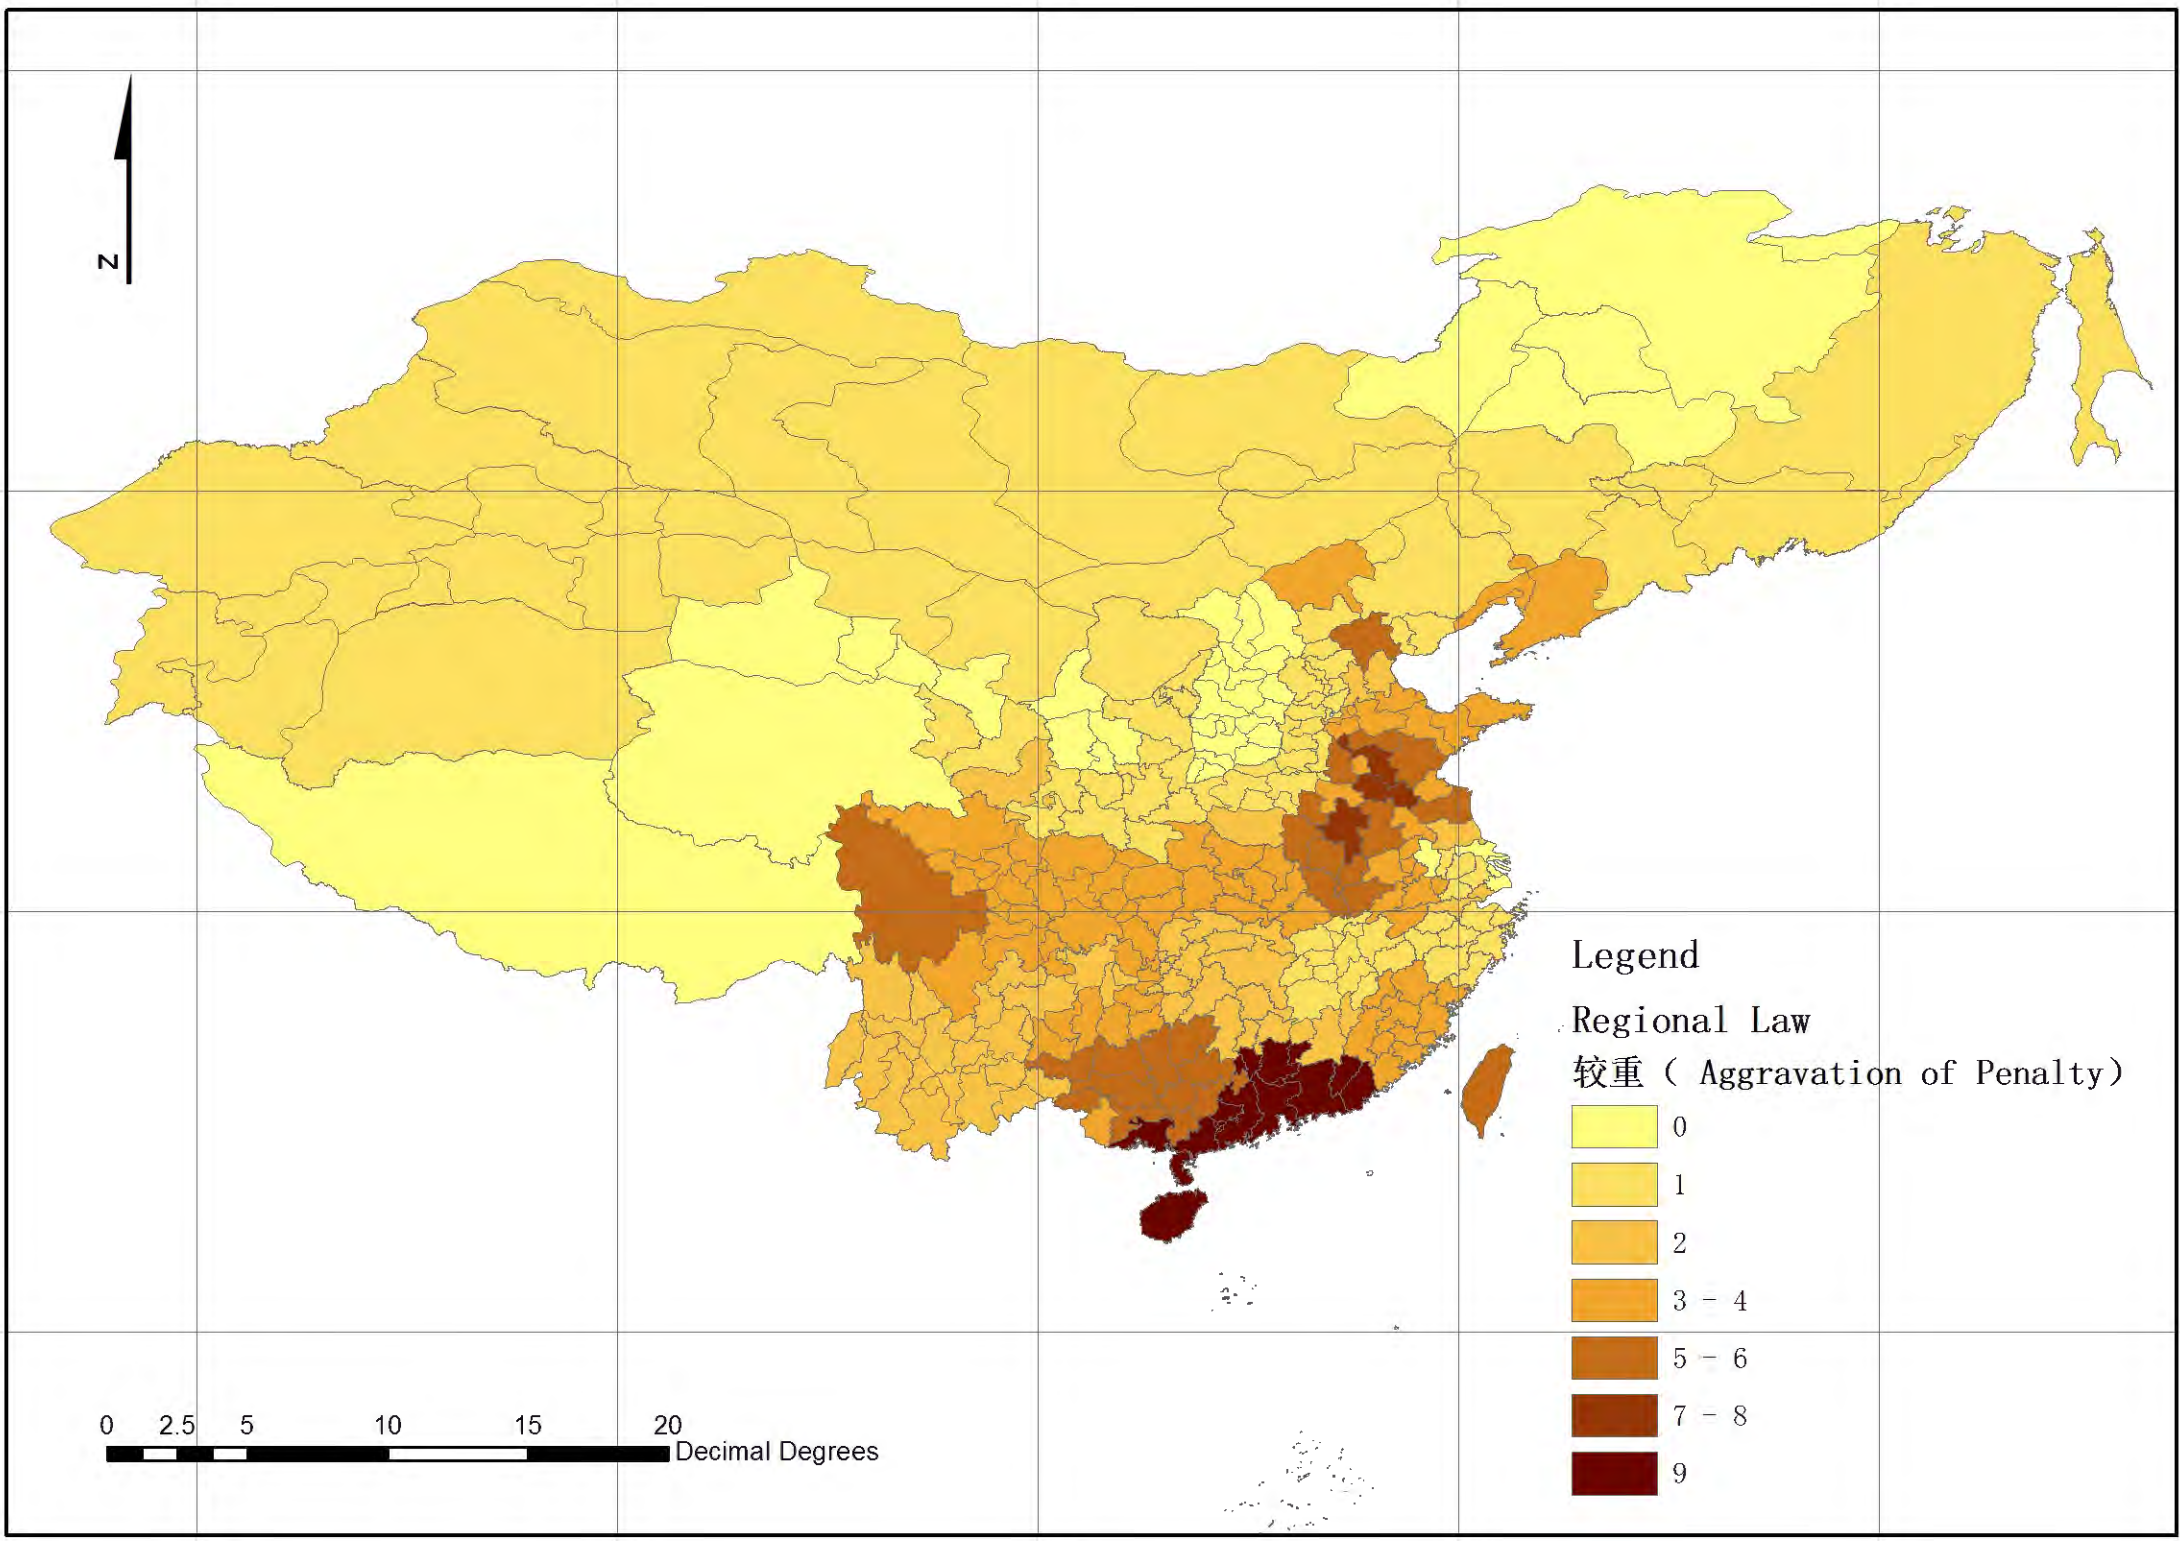

Legend  
Regional Law  
1683

Light Yellow	0
Orange	1
Dark Orange	2
Dark Red	3 - 5

0 2.5 5 10 15 20  
Decimal Degrees

Legend

Regional Law

较重 ( Aggravation of Penalty)

0

1

2

3 - 4

5 - 6

7 - 8

9

0 2.5 5 10 15 20  
Decimal Degrees

Legend

Regional Law  
相等 (Equality)