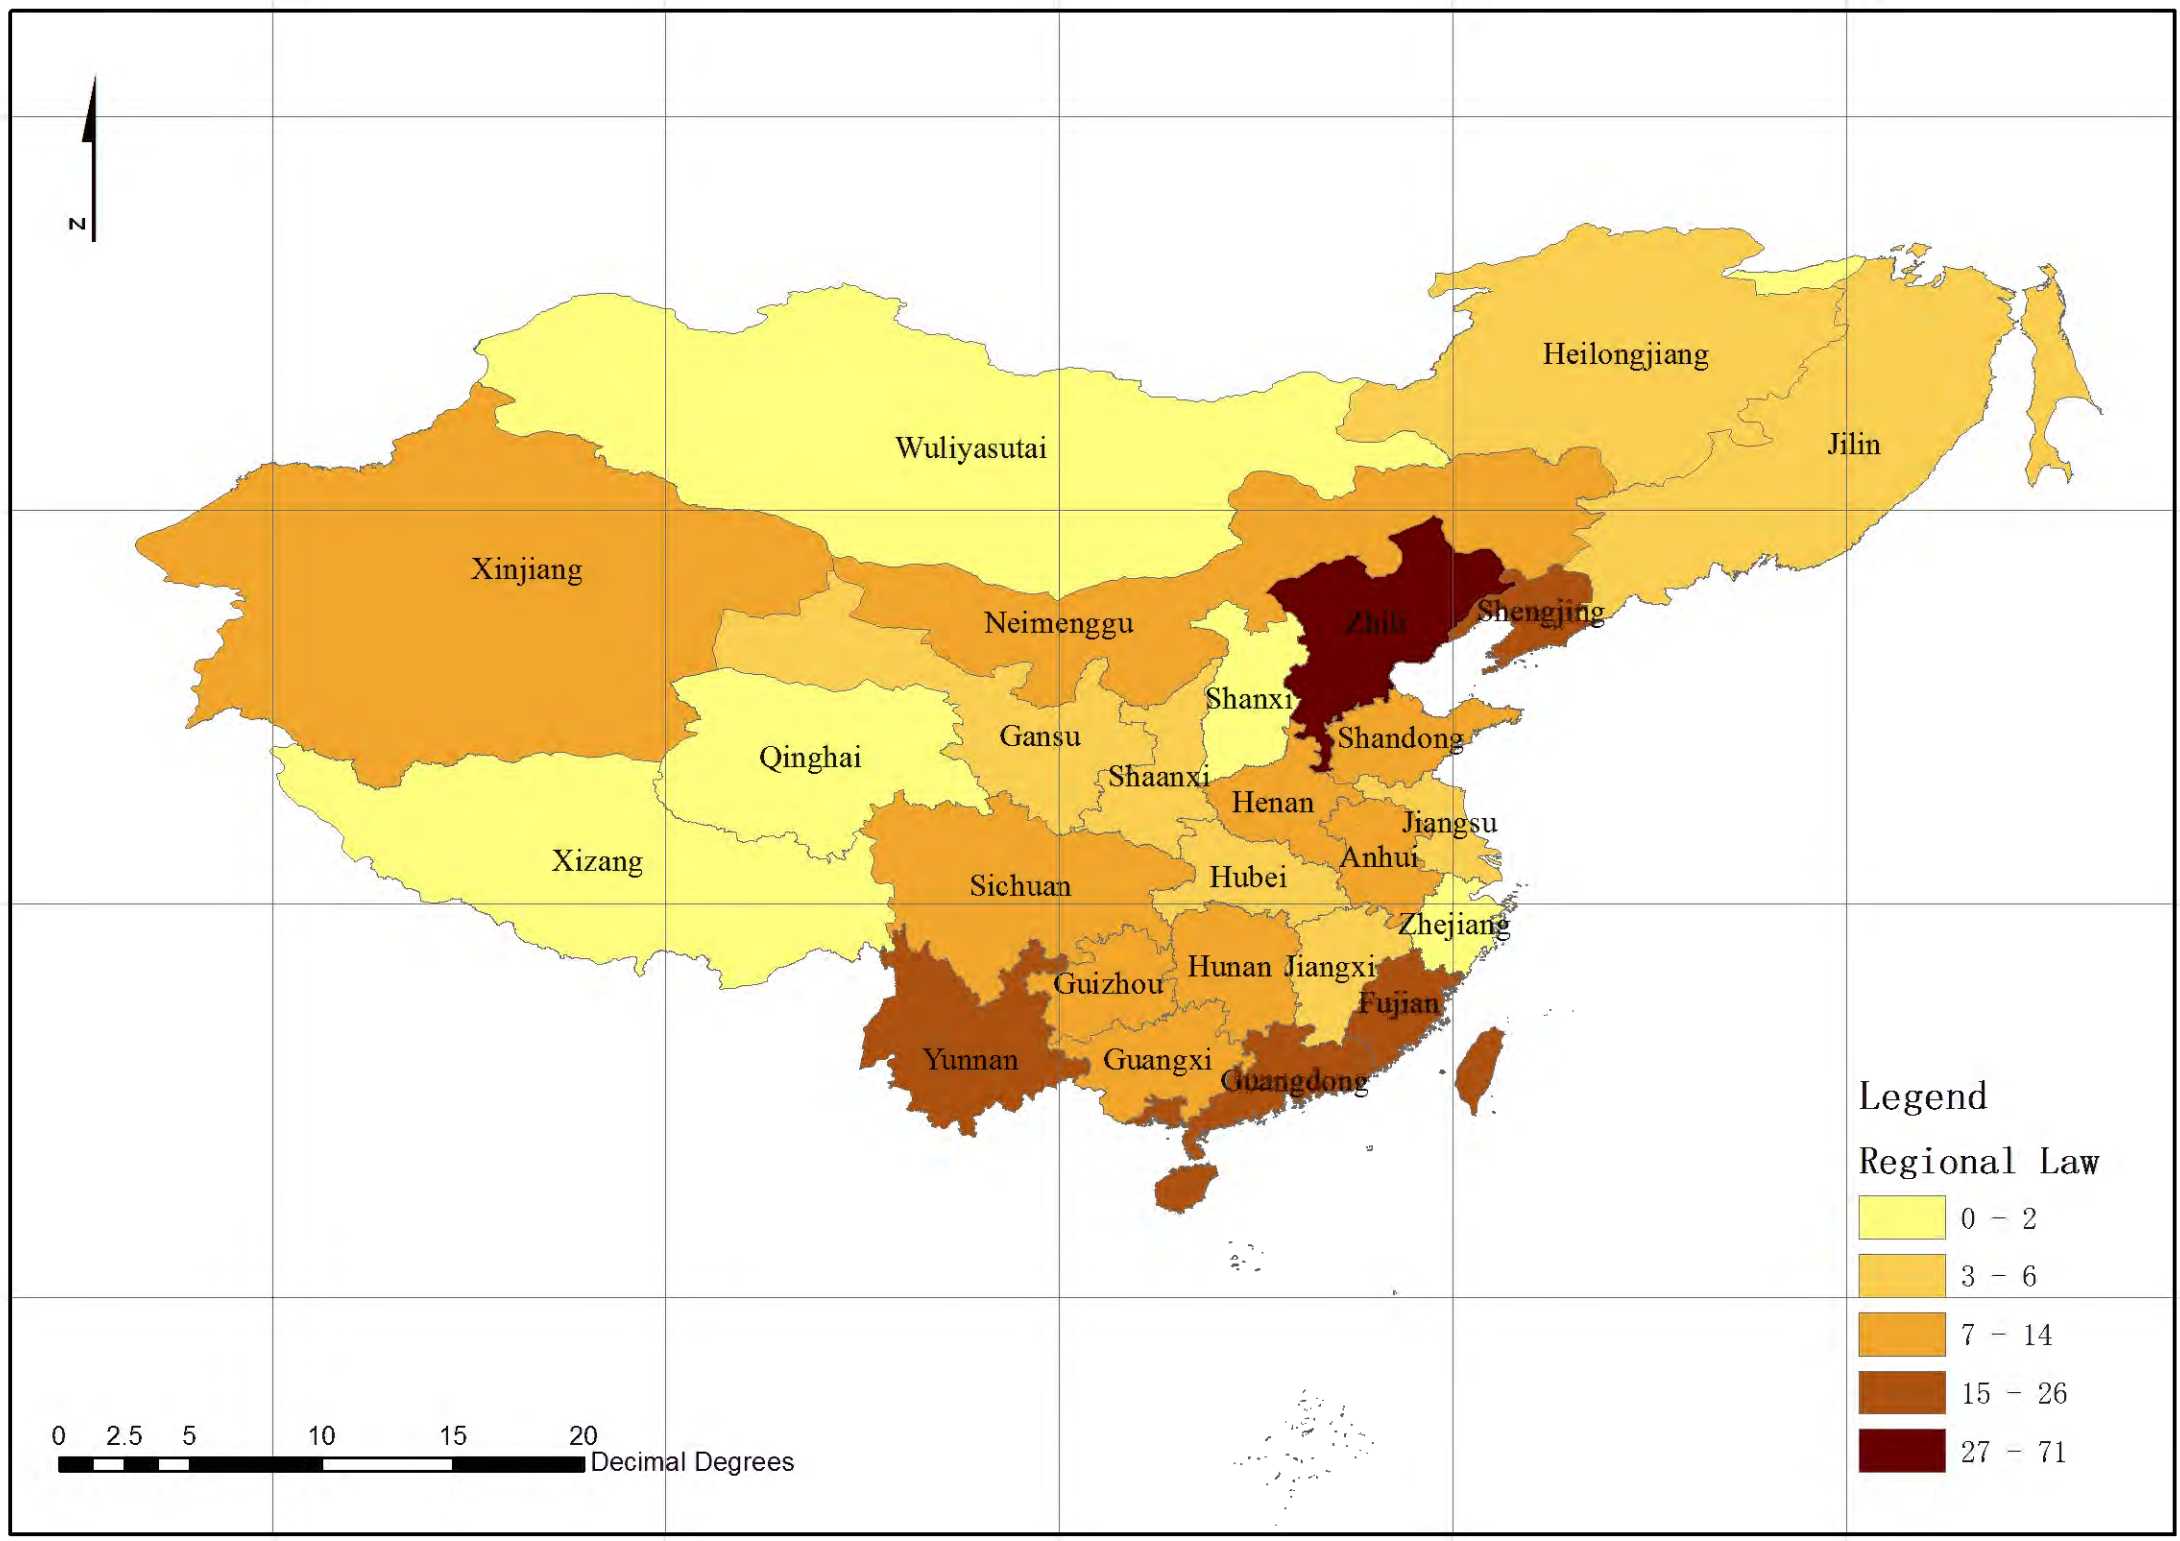

Legend  
Regional Law  
1683

Light Yellow	0
Orange	1
Dark Orange	2
Dark Red	3 - 5

0 2.5 5 10 15 20  
Decimal Degrees

Legend

Regional Law

较重 ( Aggravation of Penalty)

0

1

2

3 - 4

5 - 6

7 - 8

9

0 2.5 5 10 15 20  
Decimal Degrees

Legend

Regional Law  
相等 (Equality)

	0
	1

0 2.5 5 10 15 20  
Decimal Degrees

75° 0' 0"E

90° 0' 0"E

105° 0' 0"E

120° 0' 0"E

135° 0' 0"E

0°N

60°

0°N

45°

0°N

30°

0°N

15°

75° 0' 0"E