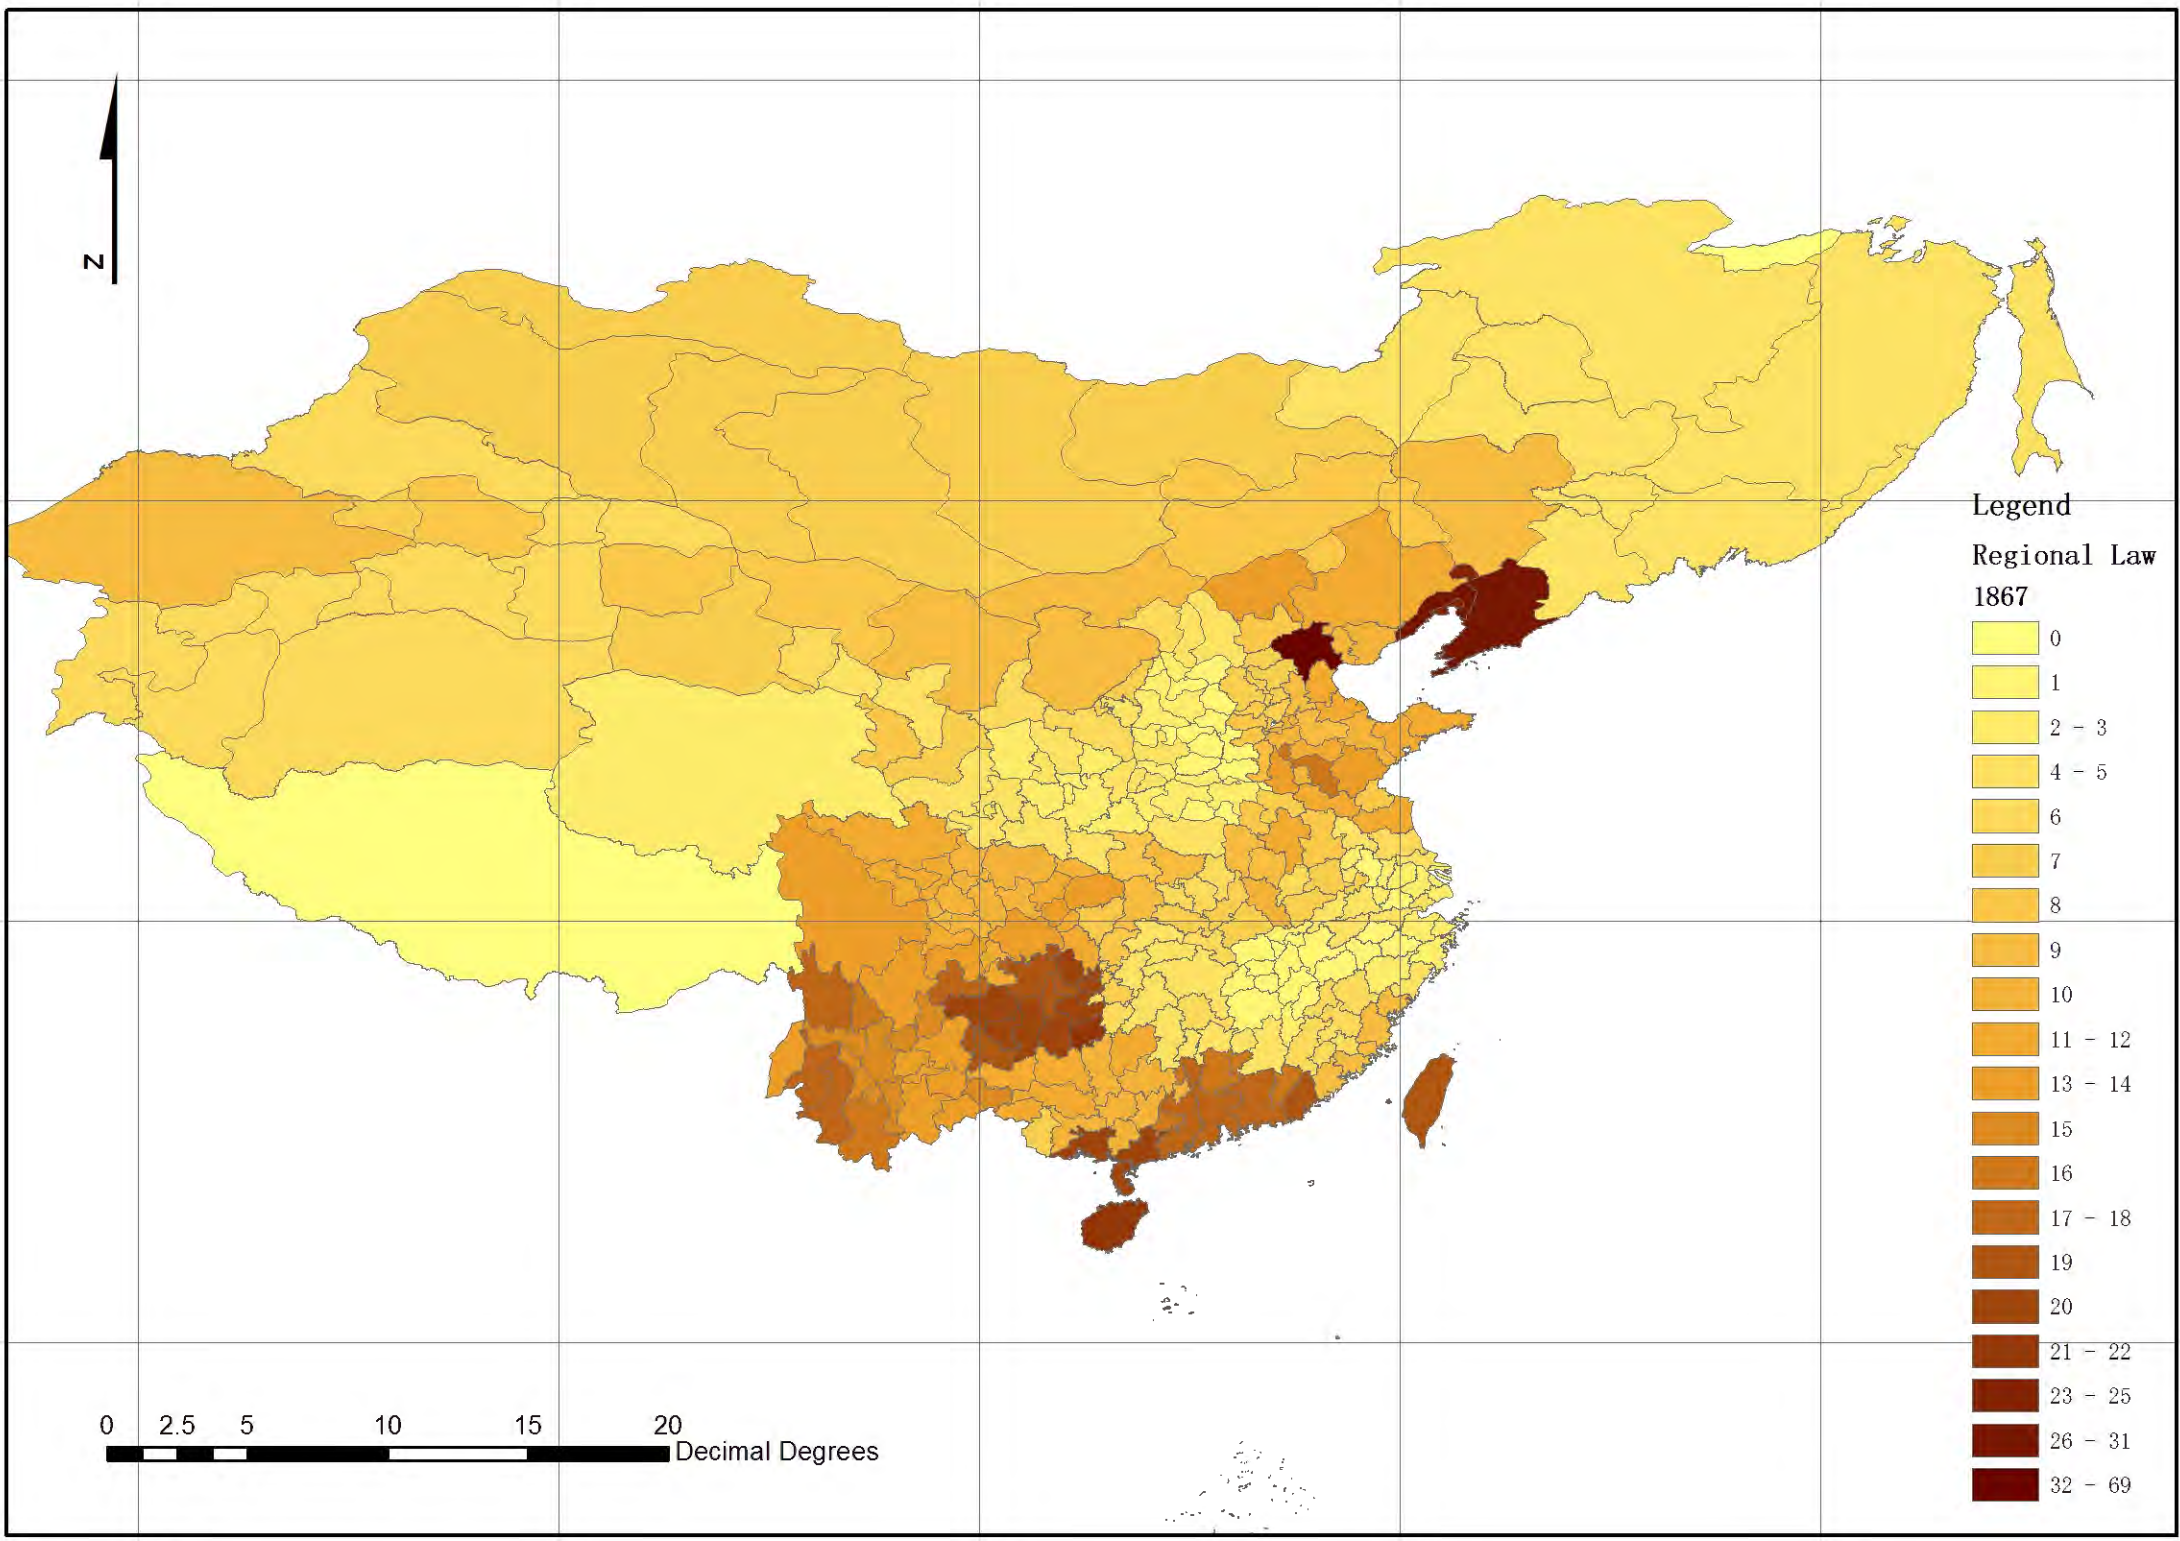

Legend  
Regional Law  
1683

Light Yellow	0
Orange	1
Dark Orange	2
Dark Red	3 - 5

0 2.5 5 10 15 20  
Decimal Degrees

Legend

Regional Law

较重 ( Aggravation of Penalty)

0

1

2

3 - 4

5 - 6

7 - 8

9

0 2.5 5 10 15 20  
Decimal Degrees

Legend

Regional Law  
相等 (Equality)

60°

0°N

45°

0°N

30°

0°N

15°

75° 0' 0"E