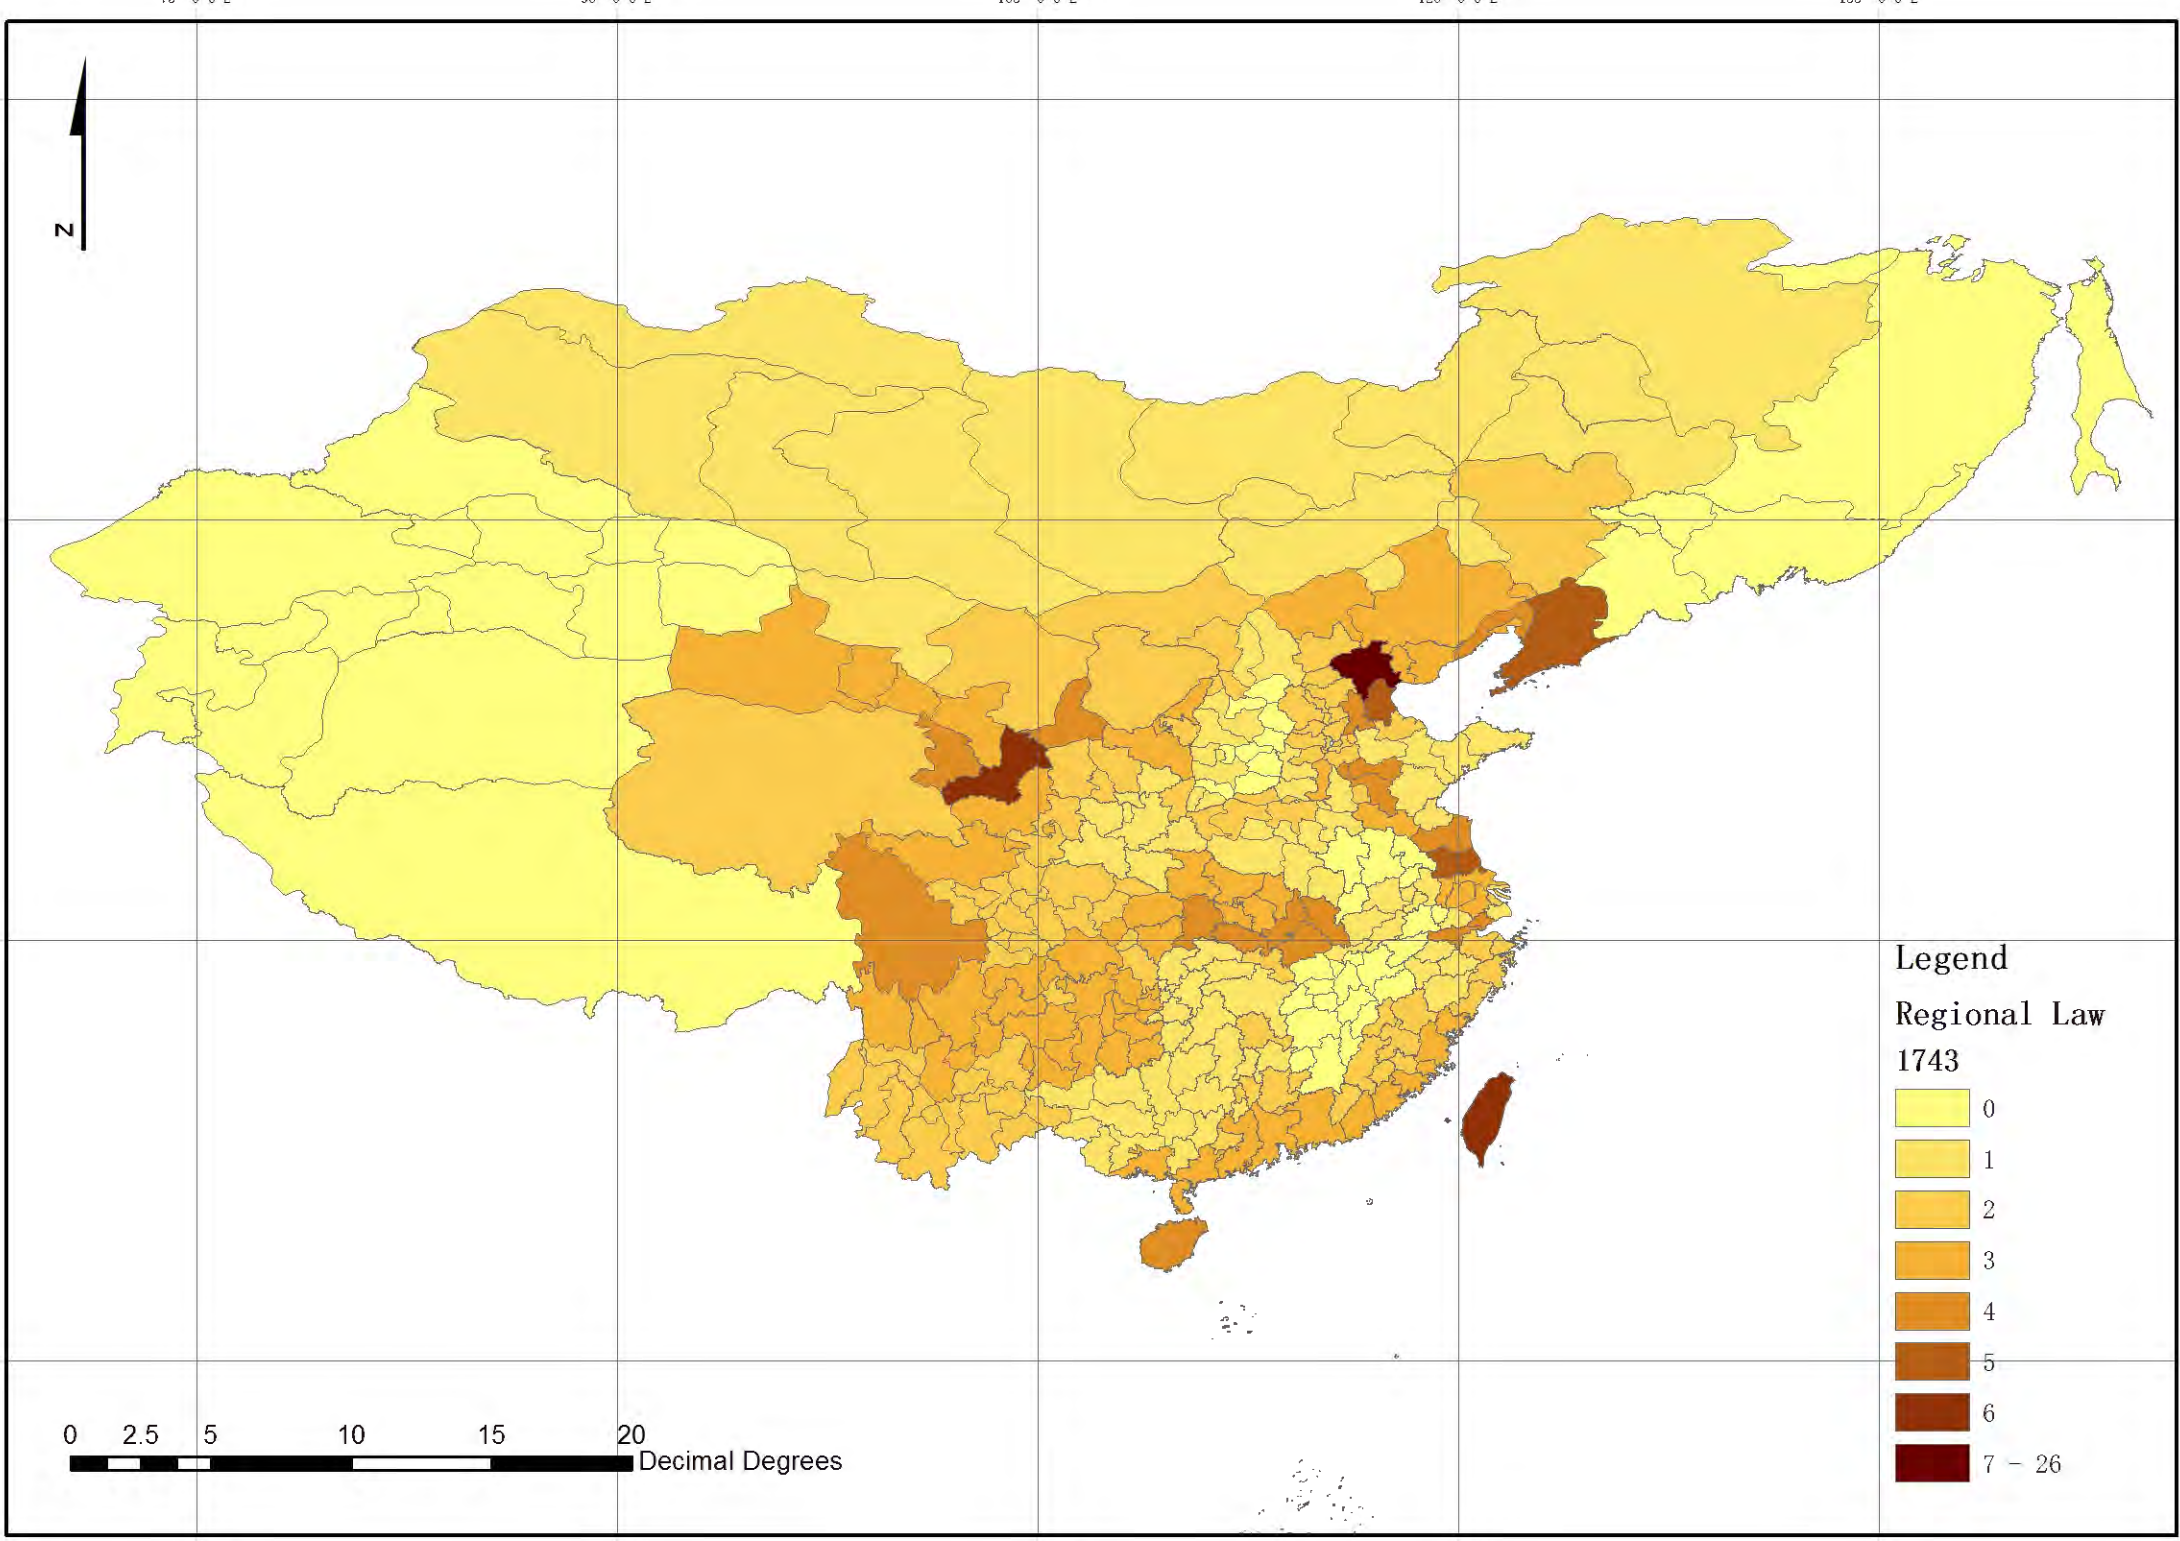

Legend  
Regional Law  
1683

Light Yellow	0
Orange	1
Dark Orange	2
Dark Red	3 - 5

0 2.5 5 10 15 20  
Decimal Degrees

Legend

Regional Law

较重 ( Aggravation of Penalty)

0

1

2

3 - 4

5 - 6

7 - 8

9

0 2.5 5 10 15 20  
Decimal Degrees

Legend

Regional Law  
相等 (Equality)

60°

0°N

45°

0°N

30°

0°N

15°

75° 0' 0"E