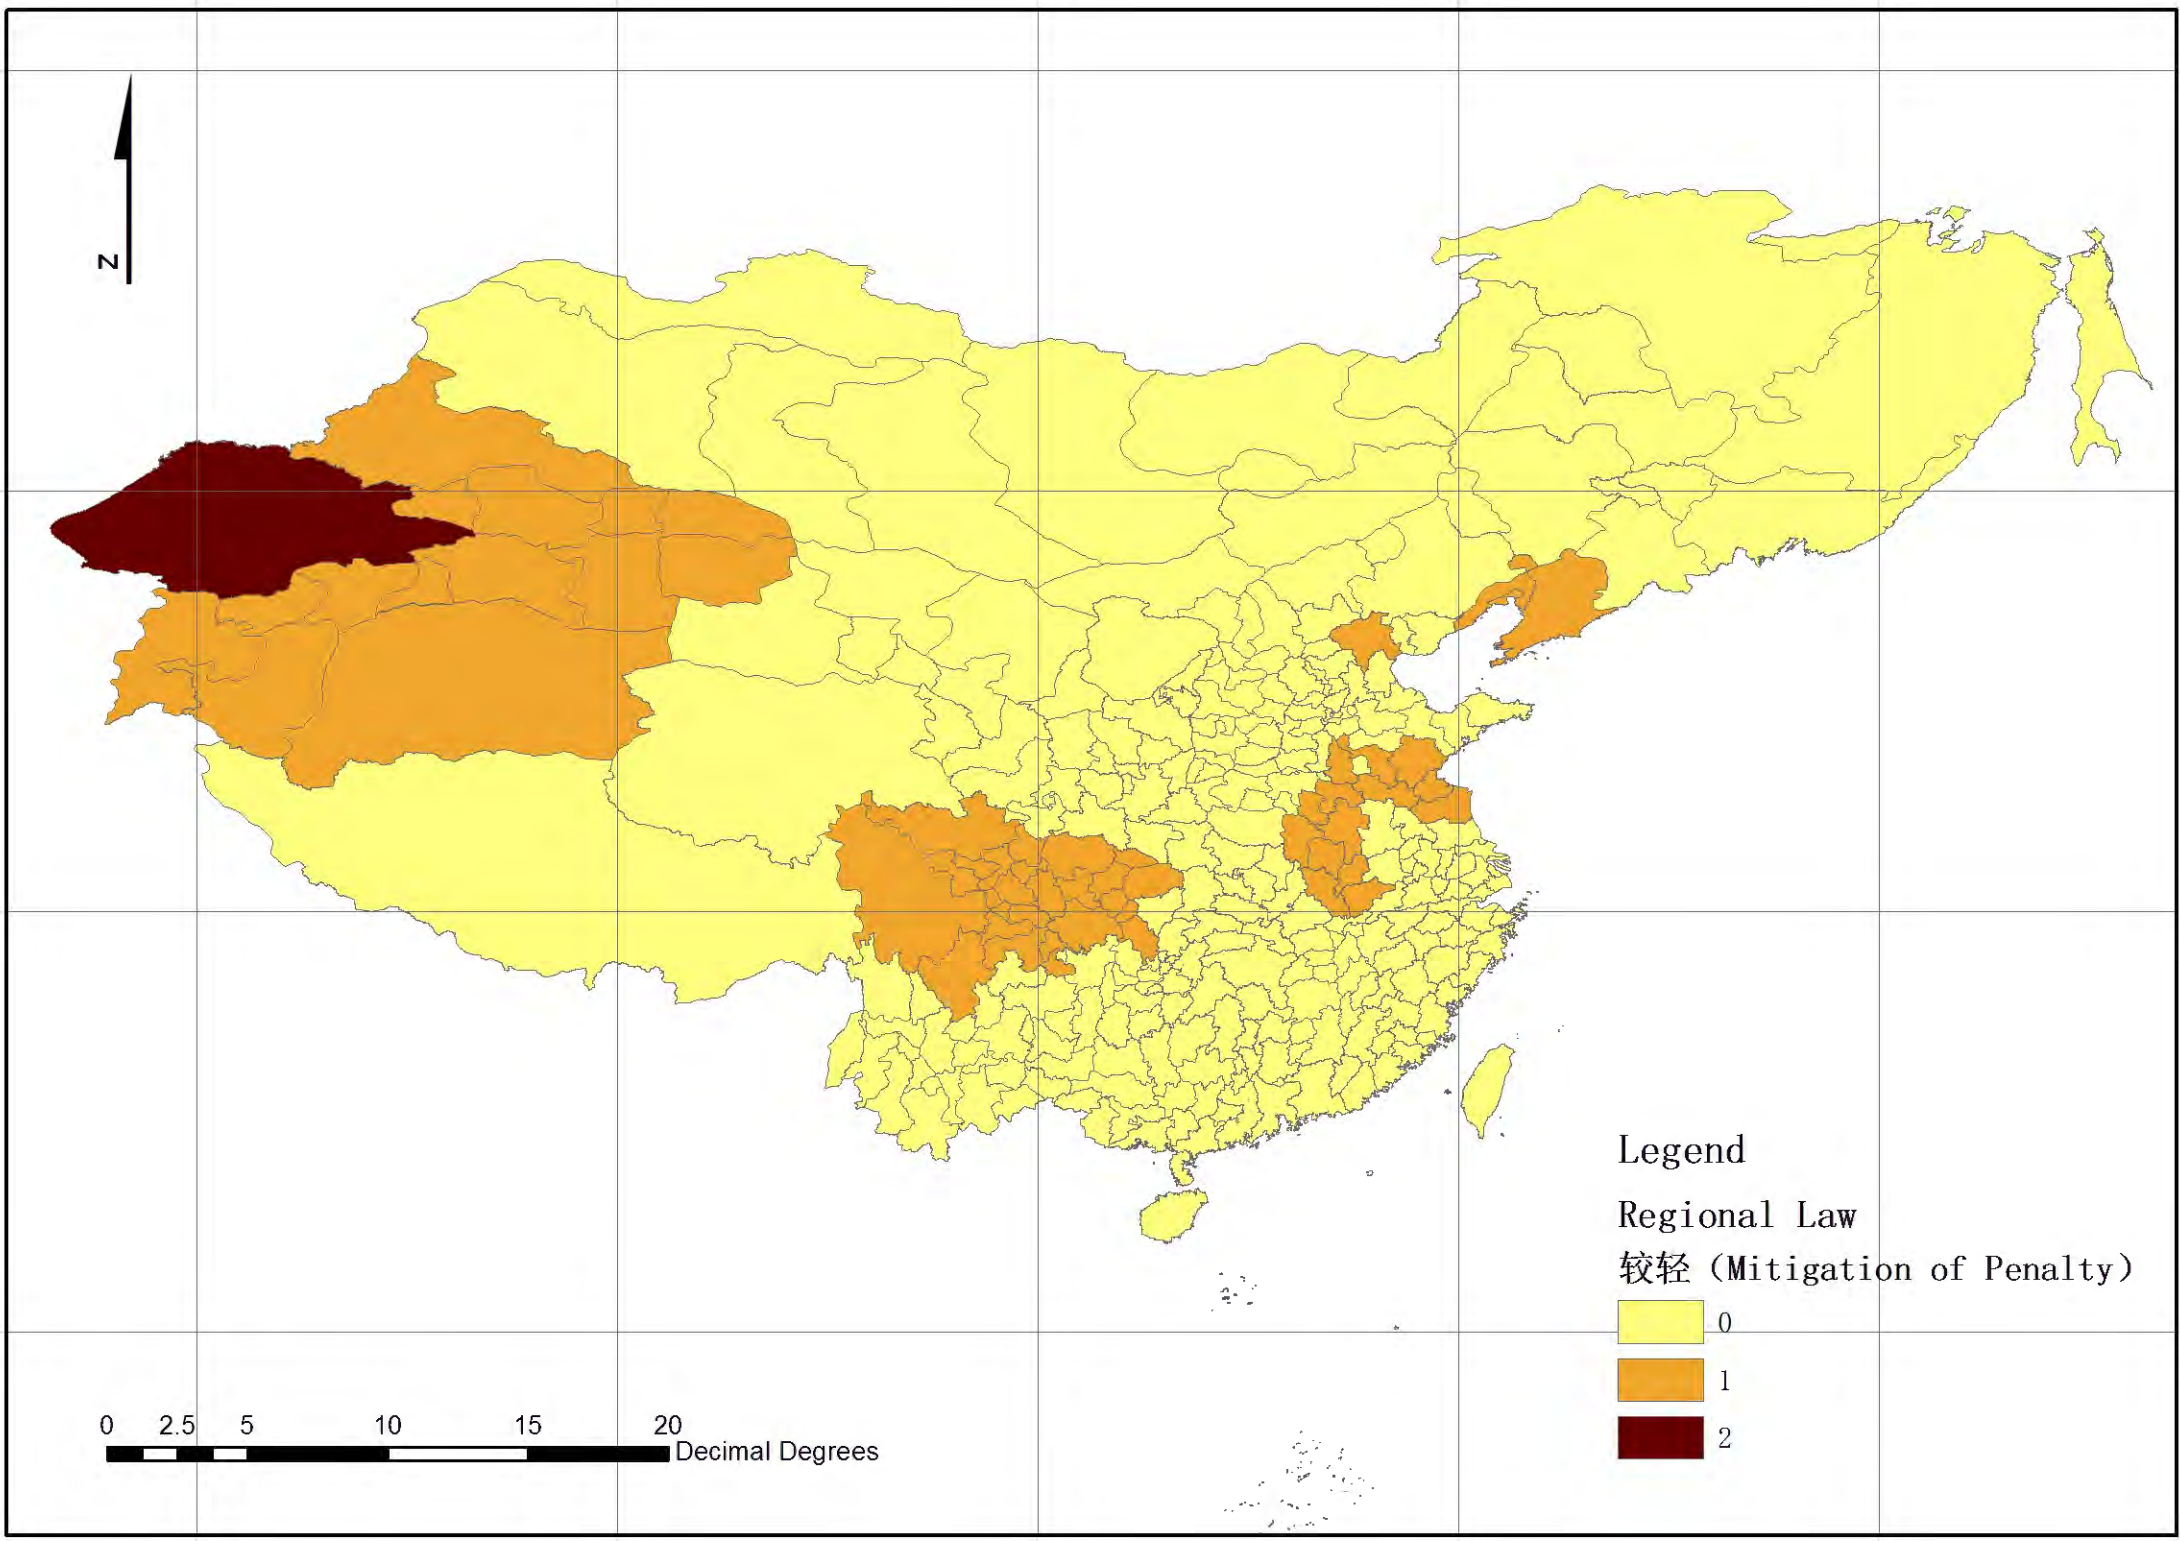

Legend  
Regional Law  
1683

Light Yellow	0
Orange	1
Dark Orange	2
Dark Red	3 - 5

0 2.5 5 10 15 20  
Decimal Degrees

Legend

Regional Law

较重 ( Aggravation of Penalty)

0

1

2

3 - 4

5 - 6

7 - 8

9

0 2.5 5 10 15 20  
Decimal Degrees

Legend

Regional Law  
相等 (Equality)

	0
	1

0 2.5 5 10 15 20  
Decimal Degrees

75° 0' 0"E

90° 0' 0"E

105° 0' 0"E

120° 0' 0"E

135° 0' 0"E

0°N

60°

0°N

45°

0°N

30°

0°N

15°

75° 0' 0"E